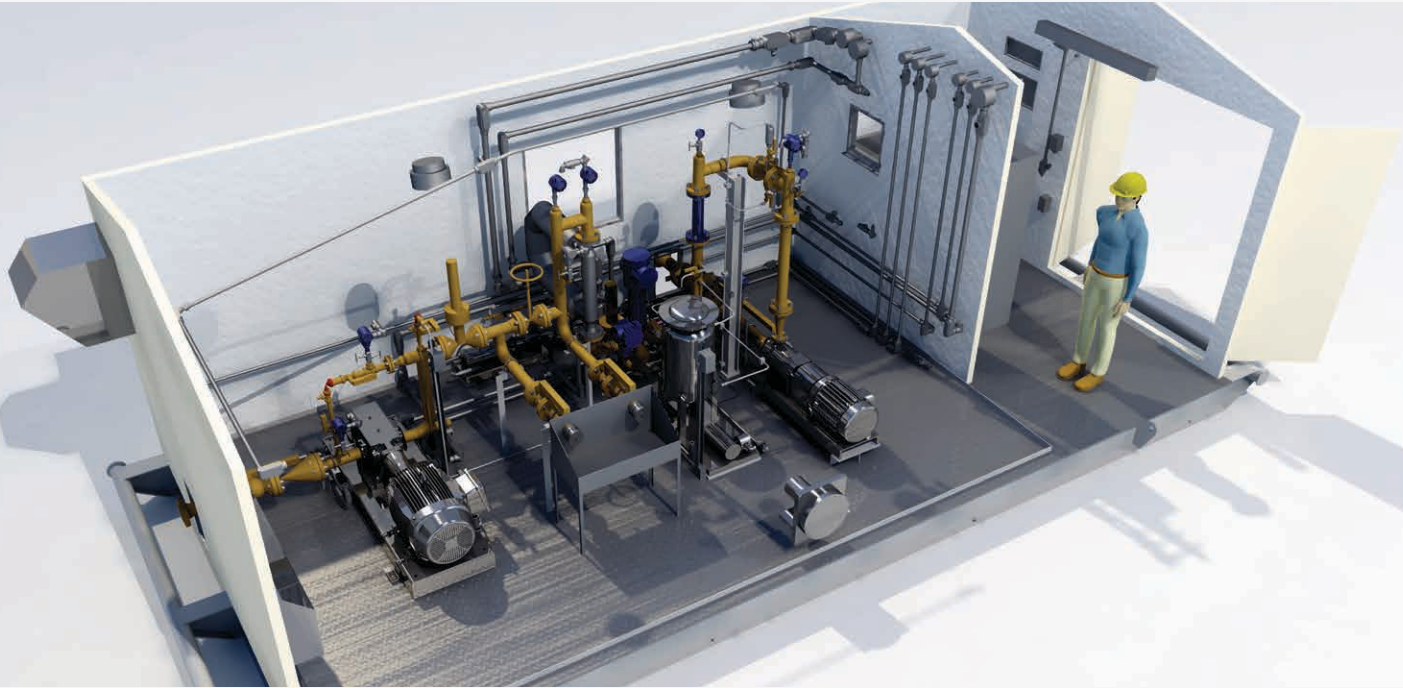

# Upstream and Midstream Oil & Gas

Design, Engineering, Fabrication & Service Expertise

Ranked #1 among Rotating Equipment suppliers, DXP offers all major lines of new and refurbished pumps, parts and accessories. For a century, the industry has turned to DXP for quality pump products and services.

## Integrated Flow Solutions

### Fabrication

- ▶ 80,000 sq. ft. Houston Facility (ISO 9001)
- ▶ 110,000 sq. ft. Tyler Facility
- ▶ Custom Skid Assembly
- ▶ Certified Structural Welding
- ▶ Certified Pipe Welding
- ▶ Hydrostatic Pressure Testing
- ▶ Mechanical String Testing
- ▶ ABS/DNV Certification