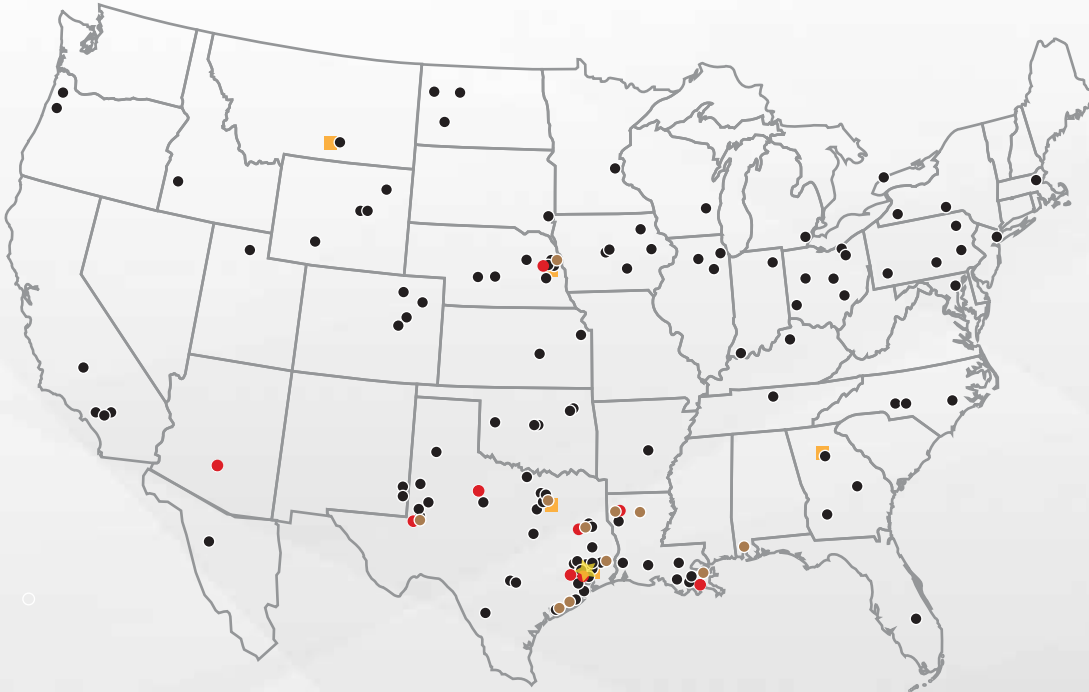

Backed by a century's worth of experience, DXP provides a single source for engineering, systems design and fabrication of custom skid packages.

This team is supported by DXP's 3500+ employees nationwide, providing customer-driven solutions in your backyard.

- Service Center (120)
- Fabrication Center (10)
- ★ Customer First Center (1)
- Sales Office (12)
- Ballistic Distribution Center (8)

Midstream Solutions

- LACT/ACT Units
- Truck Loading & Unloading
- Pipeline Booster Packages
- Leak Detection Skids
- Large Volume (ACT Unit)
- Saltwater Transfer Packages
- Saltwater Disposal Packages